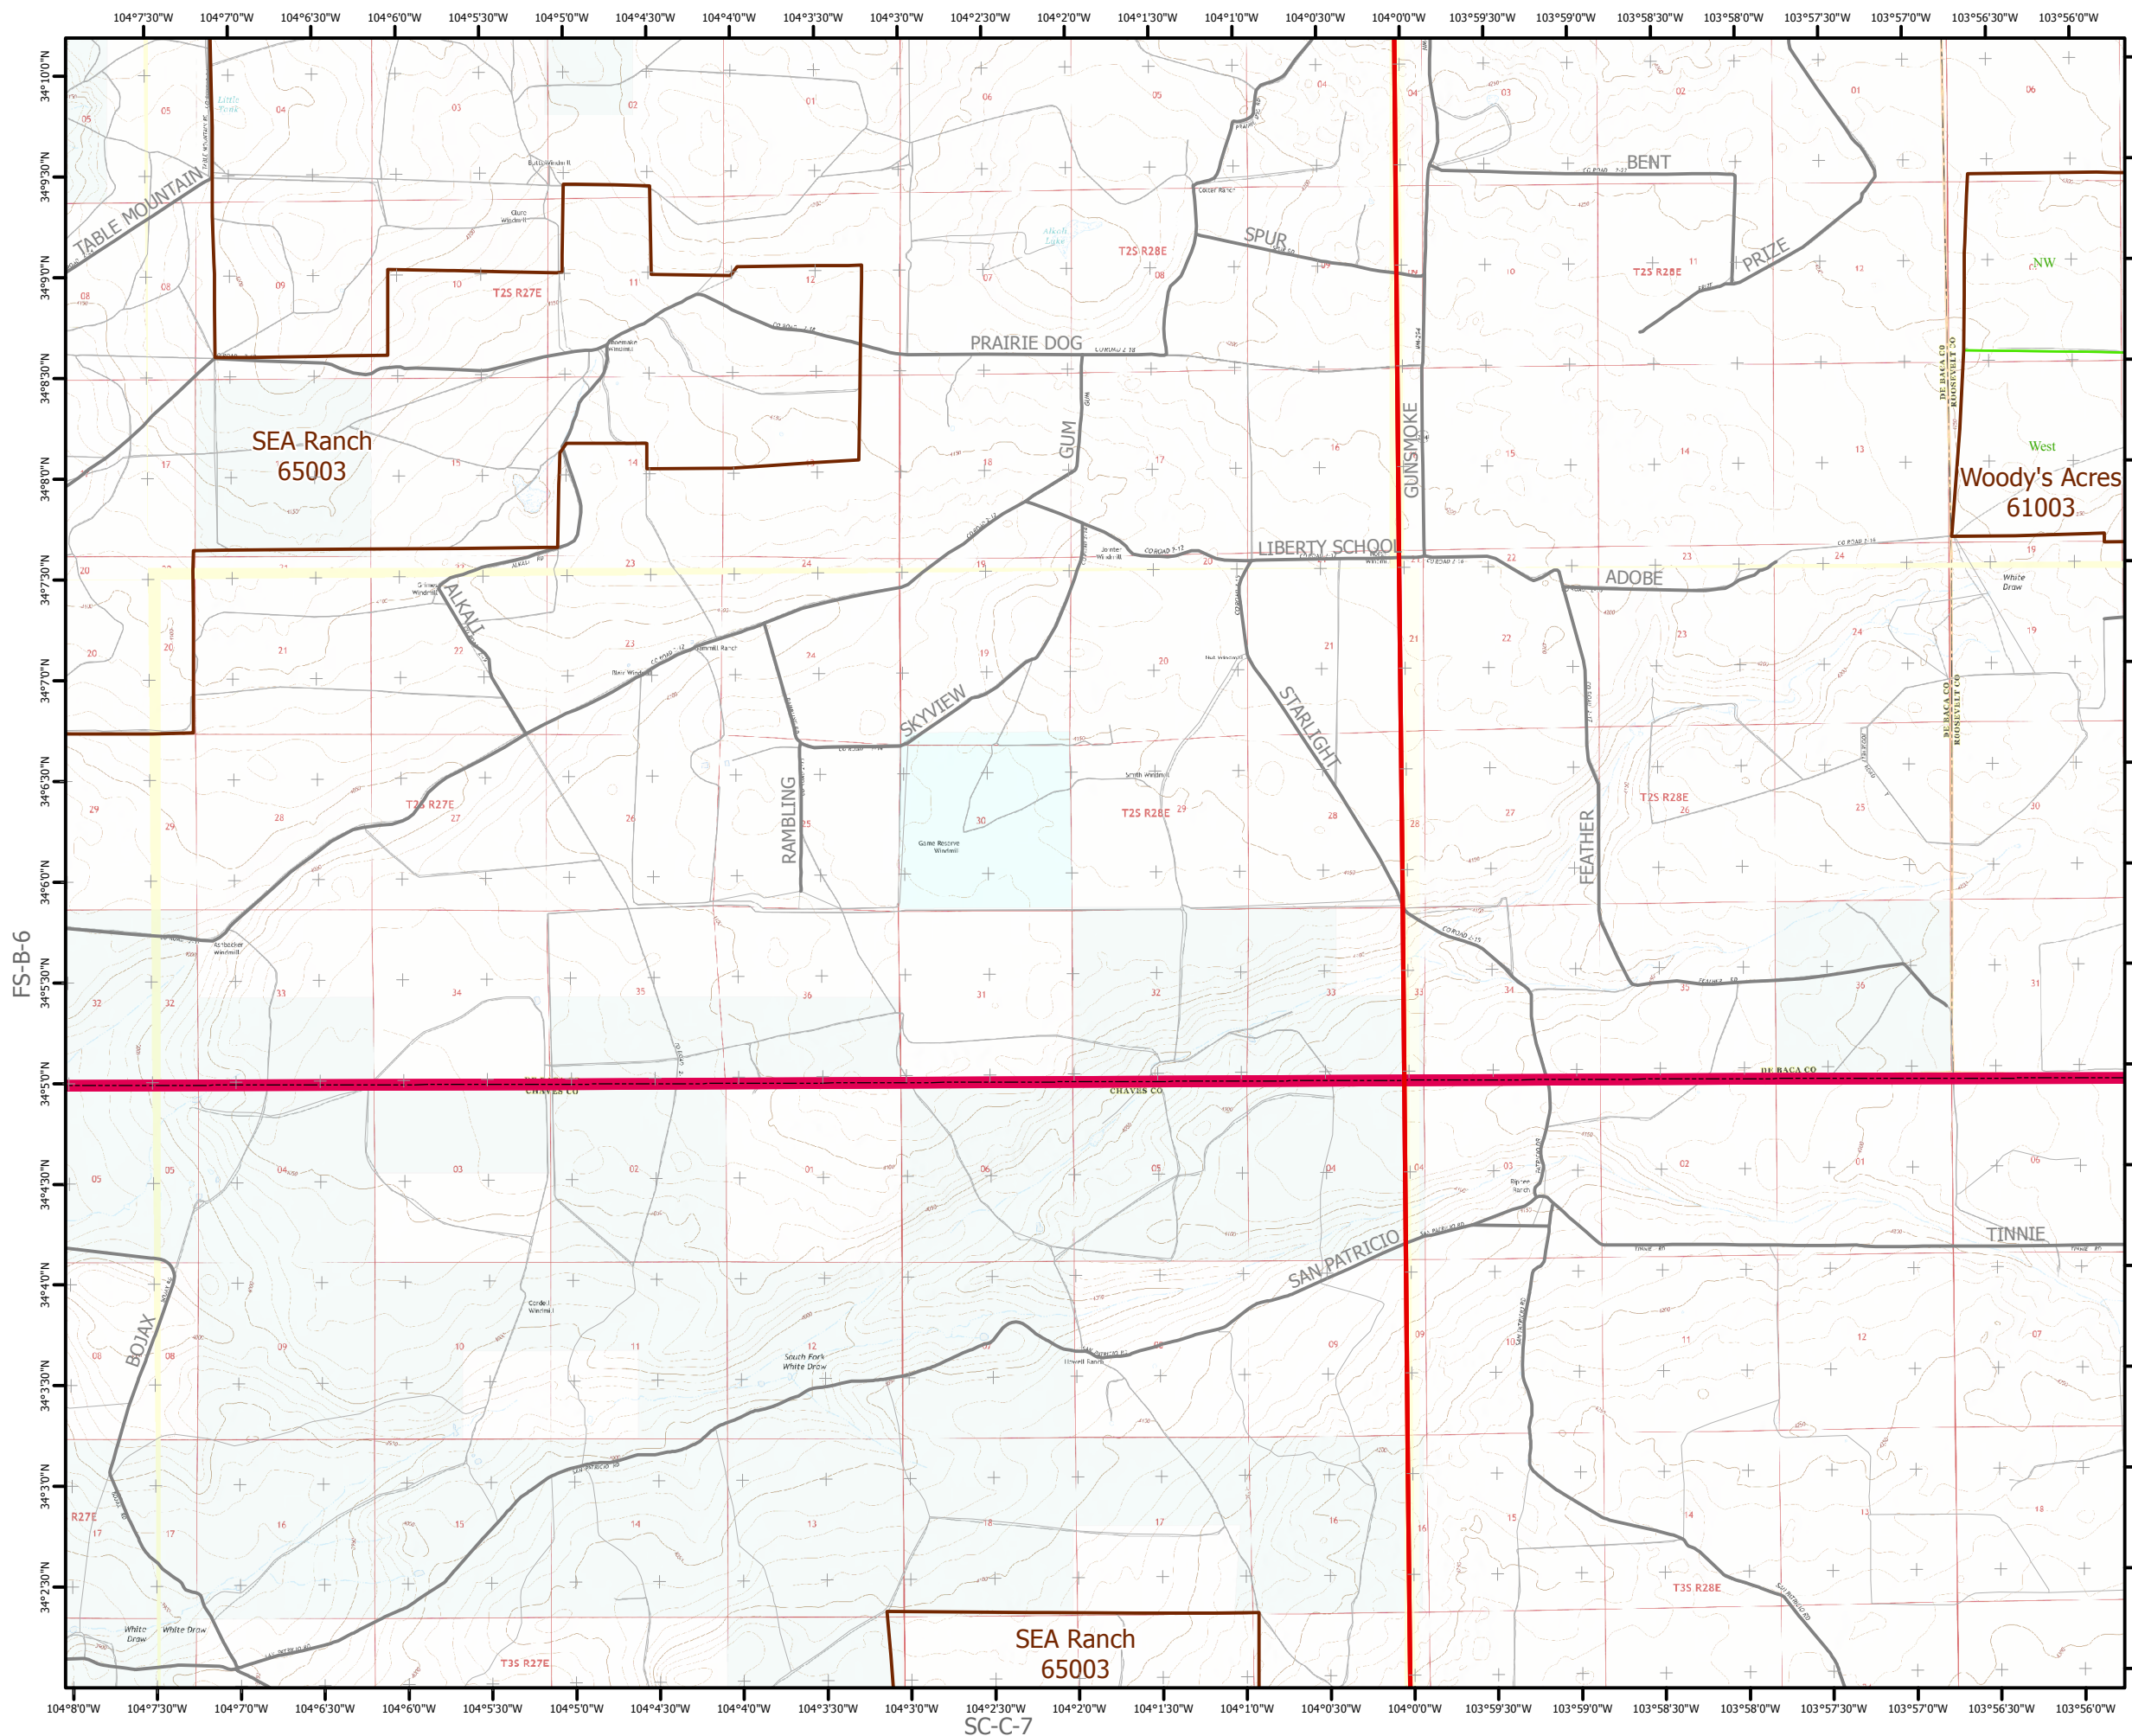

PECOS DISTRICT IAZ ATLAS MAP SHEET FS-B-7

NOTES

- Grazing Allotments
- Private
- State
- State Game & Fish

No Warranty is made by the Bureau of Land Management as to the accuracy, reliability, or completeness of these data for individual use or aggregate use with other data, or for purposes not intended by the BLM. Spatial information may not meet National Map Accuracy Standards. This information is subject to change without notification.